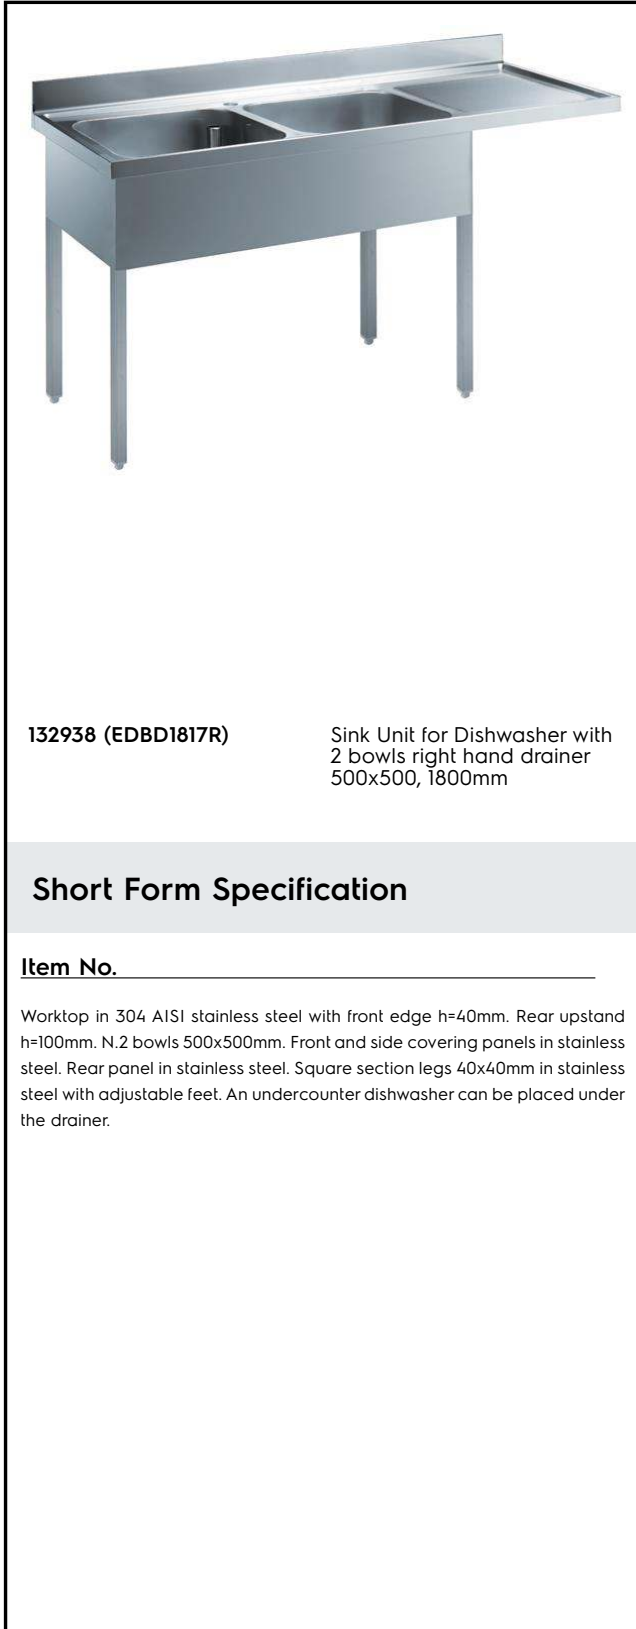

## Eco Preparation 1800 mm Soaking Sink for Dishwasher with 2 Bowls

ITEM # \_\_\_\_\_

MODEL # \_\_\_\_\_

NAME # \_\_\_\_\_

SIS # \_\_\_\_\_

AIA # \_\_\_\_\_

132938 (EDBD1817R)

Sink Unit for Dishwasher with  
2 bowls right hand drainer  
500x500, 1800mm

### Short Form Specification

Item No. \_\_\_\_\_

Worktop in 304 AISI stainless steel with front edge h=40mm. Rear upstand h=100mm. N.2 bowls 500x500mm. Front and side covering panels in stainless steel. Rear panel in stainless steel. Square section legs 40x40mm in stainless steel with adjustable feet. An undercounter dishwasher can be placed under the drainer.

### Construction

- Constructed entirely in stainless steel to offer maximum durability.
- Bottom part of drain left free to house an undercounter dishwasher.
- Wide range of taps are available to suit every need.
- Drainage area suitable for drying operations

### Key Information:

External dimensions, Width:	1800 mm
132938 (EDBD1817R)	1800 mm
External dimensions, Depth:	700 mm
External dimensions, Height:	900 mm
Upstand Dimensions, Height:	100 mm
Upstand Dimensions, Depth:	13 mm
Upstand Dimensions, Radius:	R=10
Bowls number	2
Bowl dimensions	500x500xH250
Net weight:	75 kg